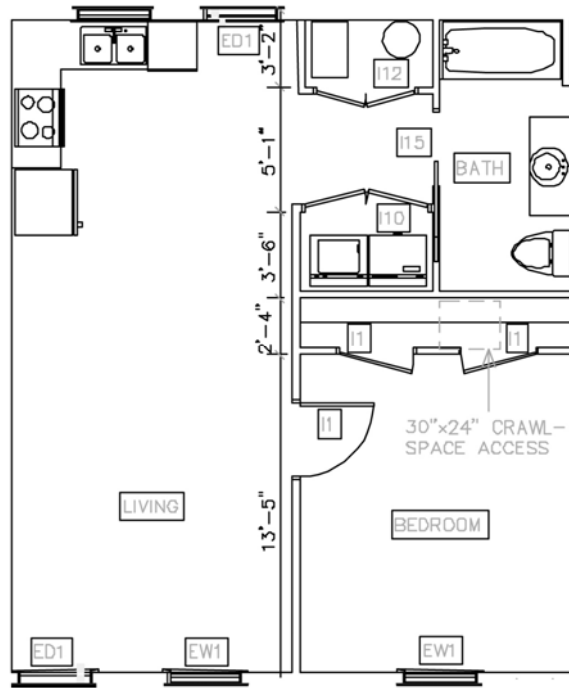

A Great Place to Start.

Sawatch View
CONDOMINIUMS

Floor Plans

Exclusive Brokerage: **Beveridge Real Estate** 970.328.7444

Rick Beveridge: 970.390.7594 • rick@bevre.com • **Tim Fair:** 970.331.3259 • tim@bevre.com • www.sawatchviewcondos.com