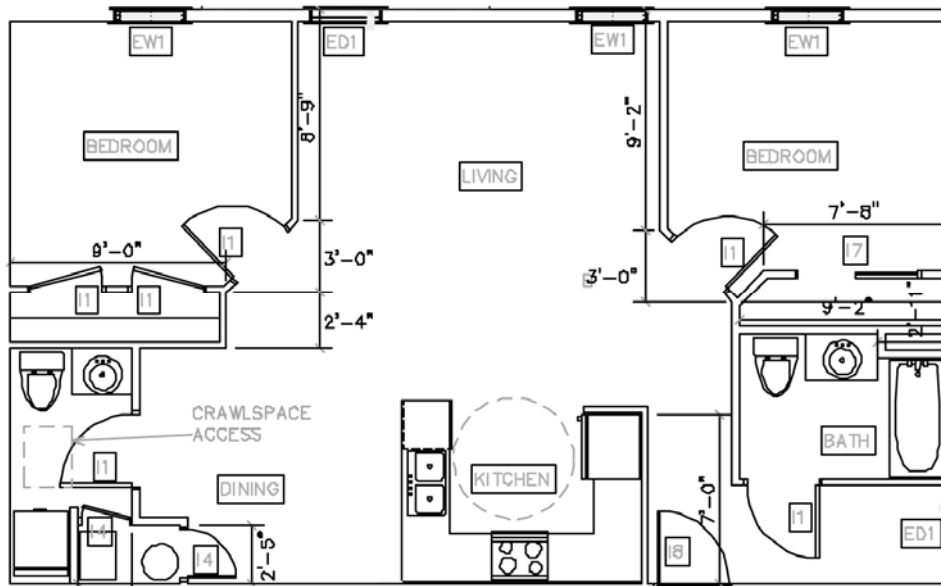

Exclusive Brokerage: **Beveridge Real Estate** 970.328.7444

Rick Beveridge: 970.390.7594 • rick@bevre.com • **Tim Fair:** 970.331.3259 • tim@bevre.com • www.sawatchviewcondos.com

This project is a cooperative effort with the Town of Gypsum, Eagle County Economic Council and the developer.