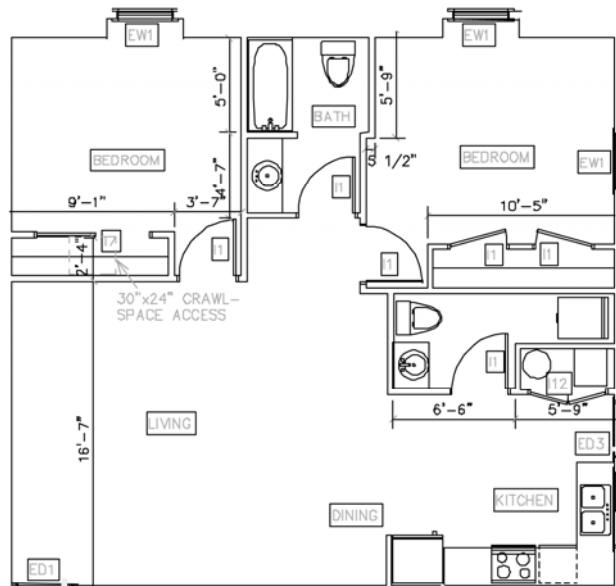

A Great Place to Start.

Sawatch View
CONDOMINIUMS

Floor Plans

Exclusive Brokerage: **Beveridge Real Estate** 970.328.7444

Rick Beveridge: 970.390.7594 • rick@bevre.com • **Tim Fair:** 970.331.3259 • tim@bevre.com • www.sawatchviewcondos.com