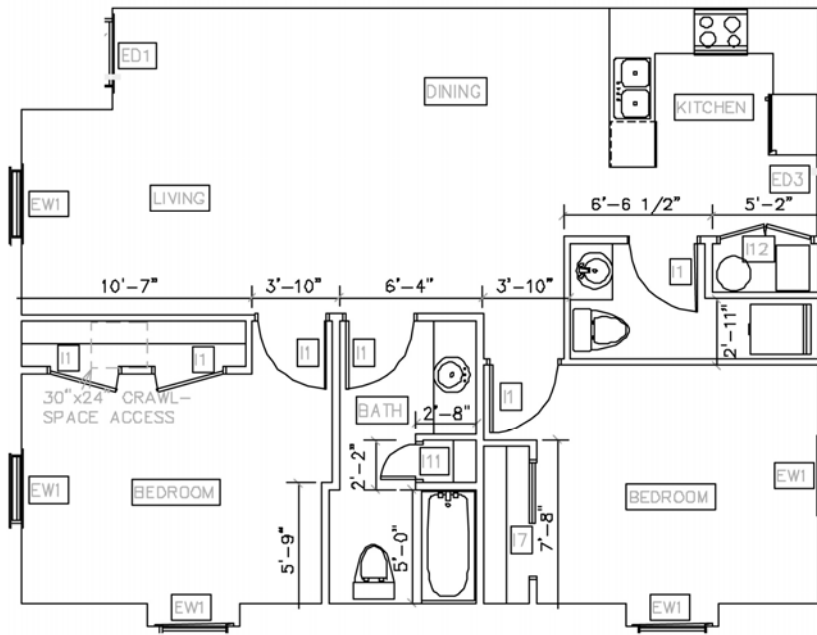

Exclusive Brokerage: Beveridge Real Estate 970.328.7444

Rick Beveridge: 970.390.7594 • rick@bevre.com • **Tim Fair:** 970.331.3259 • tim@bevre.com • www.sawatchviewcondos.com

This project is a cooperative effort with the Town of Gypsum, Eagle County Economic Council and the developer.