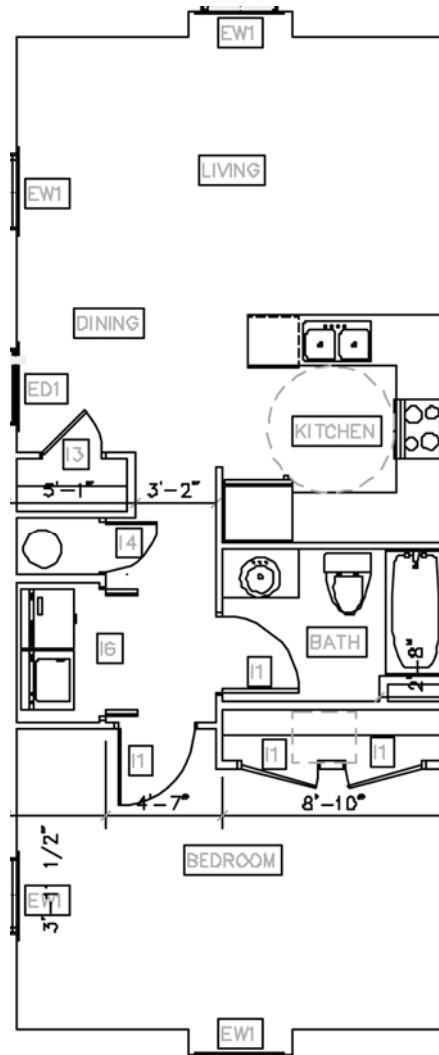

Exclusive Brokerage: Beveridge Real Estate 970.328.7444

Rick Beveridge: 970.390.7594 • rick@bevre.com • **Tim Fair:** 970.331.3259 • tim@bevre.com • www.sawatchviewcondos.com

This project is a cooperative effort with the Town of Gypsum, Eagle County Economic Council and the developer.