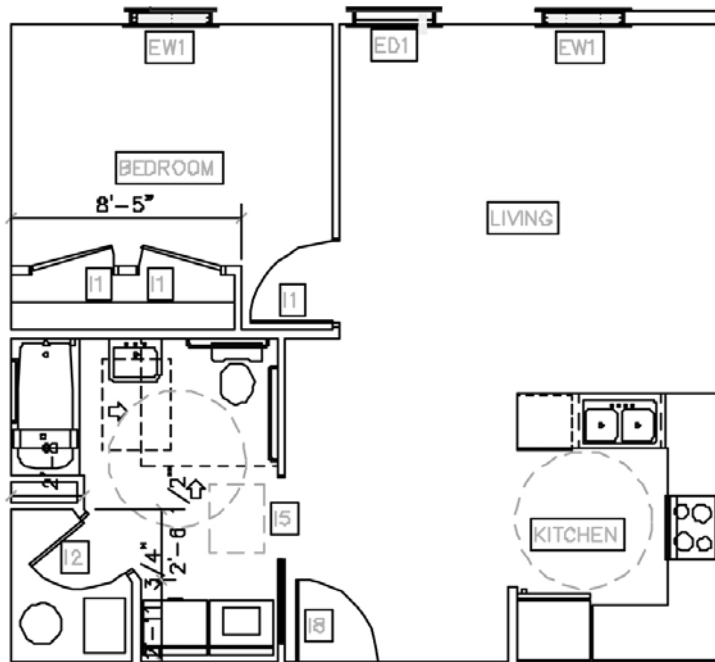

Exclusive Brokerage: **Beveridge Real Estate** 970.328.7444

Rick Beveridge: 970.390.7594 • rick@bevre.com • **Tim Fair:** 970.331.3259 • tim@bevre.com • www.sawatchviewcondos.com

This project is a cooperative effort with the Town of Gypsum, Eagle County Economic Council and the developer.